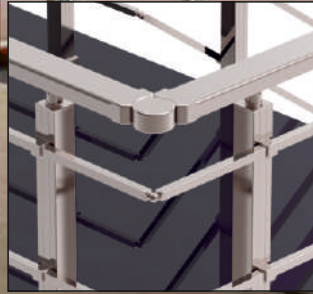

# TeknAL

SMART ALUMINIUM SYSTEMS

Round Handrail  
Yuvarlak K peşte

Square Handrail  
Kare K peşte

Glass Channel System  
Cam Kanal Sistemleri

Garden Fence System  
Bah e  it Sistemleri

Combining knowledge and experience, **Teknal Aluminum** Systems has set out from Istanbul in order to meet the needs in this field to a great extent, to become a brand by raising its place in the sector and to introduce its brand to the whole world, especially in Europe.