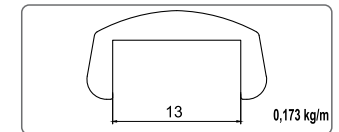

1,026 kg/m

4723

50'lik Kanallı Boru 12 mm

1,020 kg/m

4163

50'lik Kanallı Boru 22 mm

1,050 kg/m

3809

50'lik Kanallı Boru 24 mm

0,931 kg/m

4893

25x60 Kare Camlı Profil 12mm

0,887 kg/m

6610

25x60 Kare Camlı Profil 24 mm

1,187 kg/m

4894

30x80 Kare Camlı Profil 12 mm

1,221 kg/m

7800

Elips Cam Profili

1,132 kg/m

6611

30x80 Kare Camlı Profil 24 mm

0,528 kg/m

7311

Cam U Profili

1,806 kg/m

6603

Zemin Altı Kanal Profili

0,163 kg/m

2572

Cam Kanal Ray Profili

0,306 kg/m

3621

Zemin Altı Cam Kanal Kapağı

0,683 kg/m

3623

Zemin Üstü Cam Kanal Kapağı

0,809 kg/m

10569

Yandan Montaj Cam Kanal Kapağı

3,569 kg/m

8884

Zemin Üstü Cam Kanal Profili

3,311 kg/m

8401

Zemin Üstü Cam Kanal Profili

0,142 kg/m

8402

Kapak (8884-8401)

0,173 kg/m

8403

0,216 kg/m

8791